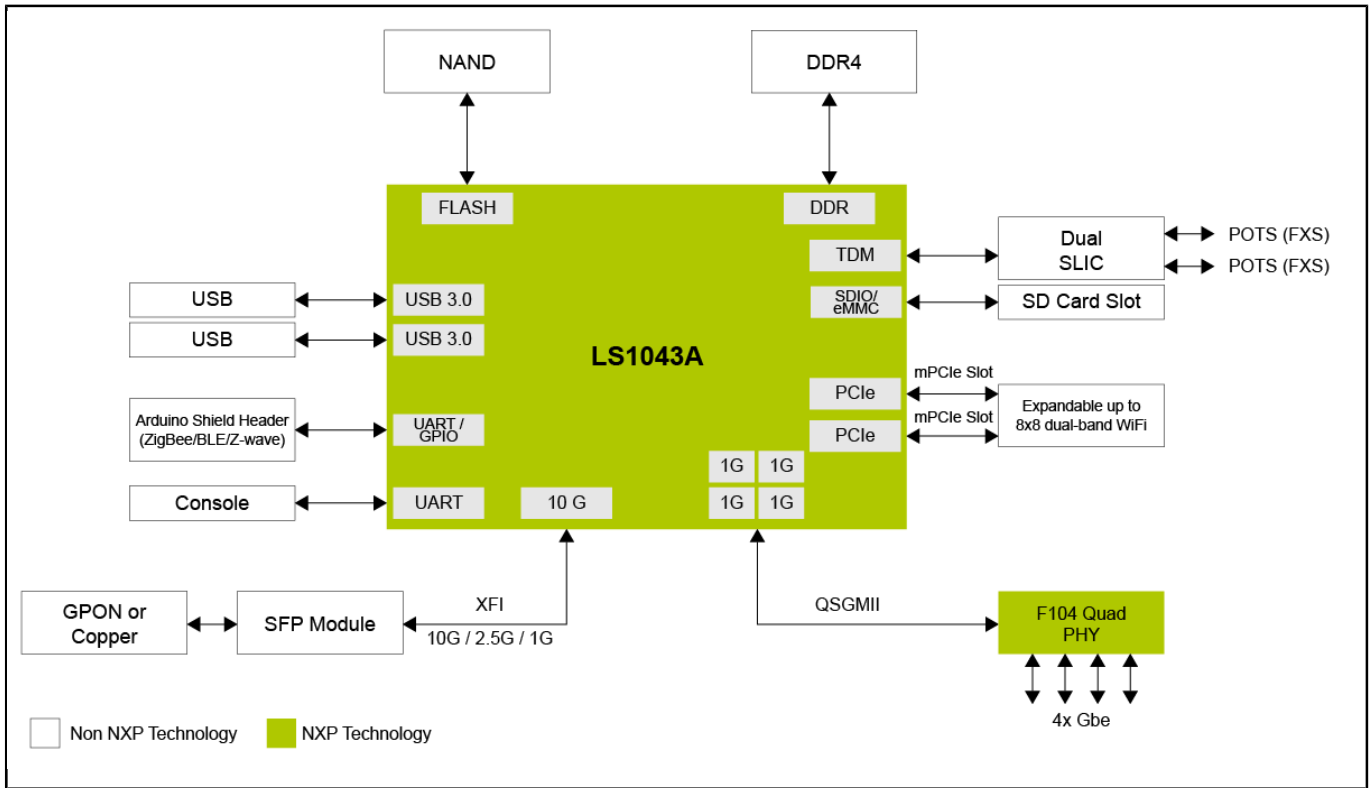

LS1043A住宅网关参考设计

LS1043A-RGW

Last Updated: Aug 25, 2022

QorIQ® LS1043A住宅网关参考设计是一个全面基于OpenWRT的家用路由器平台，OEM/ODM厂商可以利用它大幅缩短设计周期，加快产品上市速度，同时不影响质量或功能。此套件带有大量外部接头，如1GbE LAN端口、USB3.0、适合POTS的传统TDM RJ11接头和SD卡槽。

QorIQ® LS1043A住宅网关参考设计 - 简介

LS1043A住宅网关 Block Diagram

View additional information for [LS1043A住宅网关参考设计](#).

Note: The information on this document is subject to change without notice.

www.nxp.com

NXP and the NXP logo are trademarks of NXP B.V. All other product or service names are the property of their respective owners. The related technology may be protected by any or all of patents, copyrights, designs and trade secrets. All rights reserved. © 2024 NXP B.V.